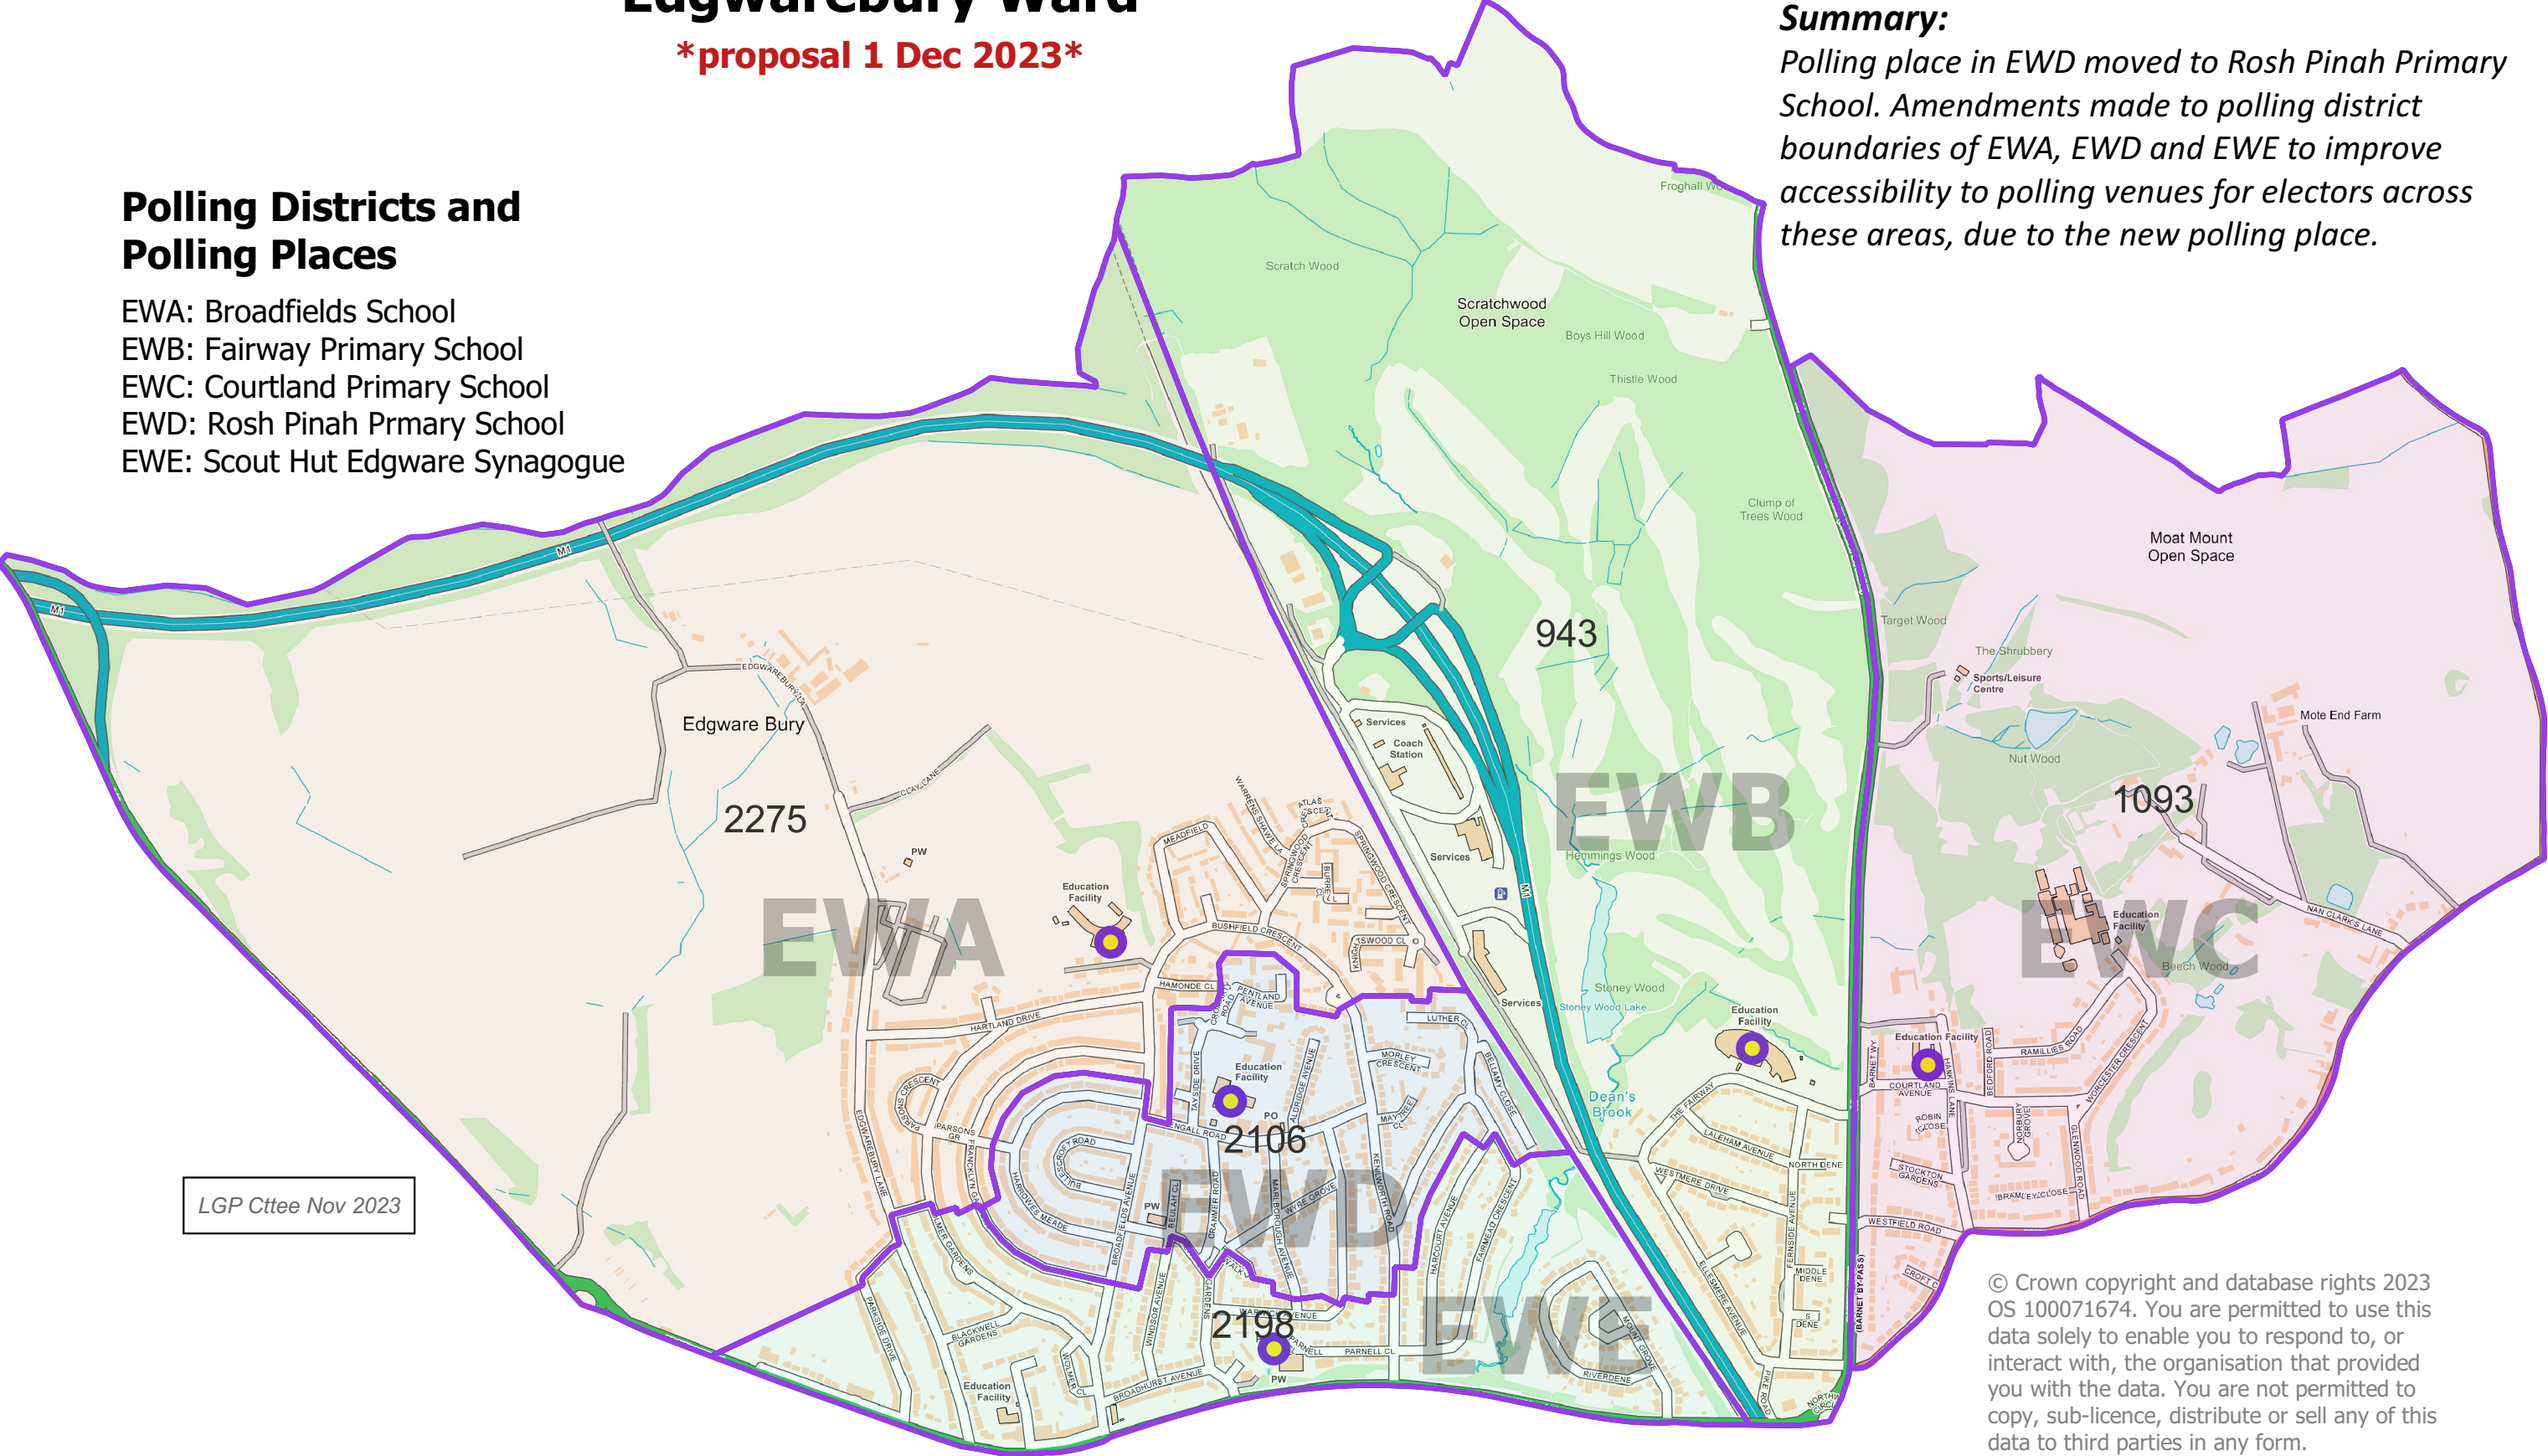

London Borough of Barnet Edgwarebury Ward

proposal 1 Dec 2023

Summary:

Polling place in EWD moved to Rosh Pinah Primary School. Amendments made to polling district boundaries of EWA, EWD and EWE to improve accessibility to polling venues for electors across these areas, due to the new polling place.

Polling Districts and Polling Places

- EWA: Broadfields School
- EWB: Fairway Primary School
- EWC: Courtland Primary School
- EWD: Rosh Pinah Primary School
- EWE: Scout Hut Edgware Synagogue

© Crown copyright and database rights 2023 OS 100071674. You are permitted to use this data solely to enable you to respond to, or interact with, the organisation that provided you with the data. You are not permitted to copy, sub-licence, distribute or sell any of this data to third parties in any form.